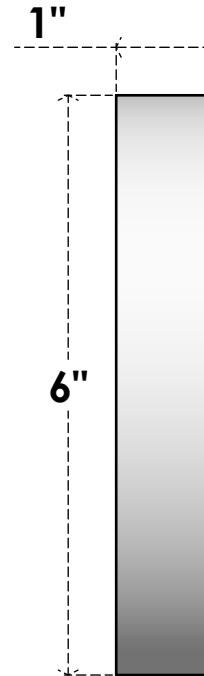

ROSP060X060X100GRY09

6"W X 6"H X 1"P STANDARD GRAYSON FLOWER ROSETTE WITH SQUARE EDGE,
ARCHITECTURAL GRADE PVC

FRONT

SIDE

EKENA MILLWORK
2300 WEST MAIN ST.
CLARKSVILLE, TX 75426
TOLL FREE: 866-607-0453
WWW.EKENAMILLWORK.COM

NOTES

1. INSTALLATION TO BE COMPLETED IN ACCORDANCE WITH MANUFACTURER'S SPECIFICATIONS.
2. DRAWING MAY NOT BE TO SCALE
3. THIS DRAWING IS INTENDED FOR DESIGN AND PLANNING PURPOSES ONLY.
4. ALL INFORMATION CONTAINED HEREIN WAS CURRENT AT THE TIME OF DEVELOPMENT BUT MUST BE REVIEWED AND APPROVED BY THE PRODUCT MANUFACTURER TO BE CONSIDERED ACCURATE.
5. ARCHITECTURAL GRADE PVC PRODUCTS ARE MADE FROM EXPANDED CELLULAR PVC AND COME NATURALLY WHITE BUT MAY BE PAINTED