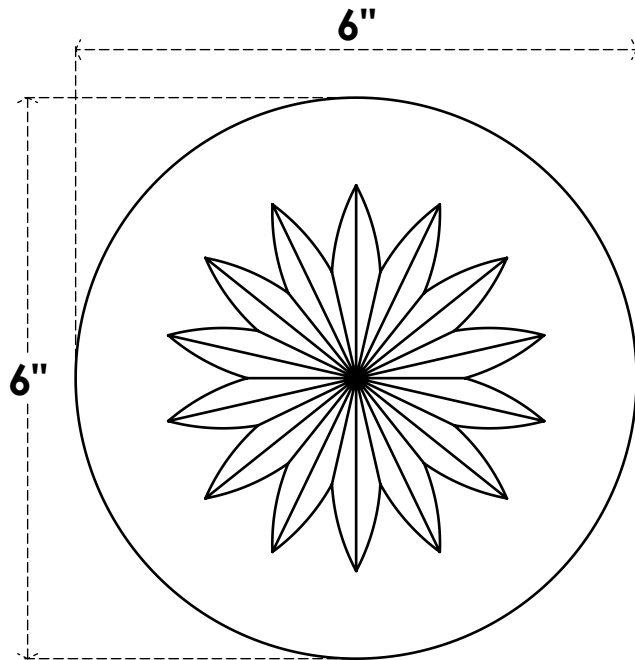

ROSP060X060X100GRY09

6"W X 6"H X 1"P STANDARD GRAYSON FLOWER ROSETTE WITH SQUARE EDGE,
ARCHITECTURAL GRADE PVC

FRONT

SIDE

EKENA MILLWORK
2300 WEST MAIN ST.
CLARKSVILLE, TX 75426
TOLL FREE: 866-607-0453
WWW.EKENAMILLWORK.COM